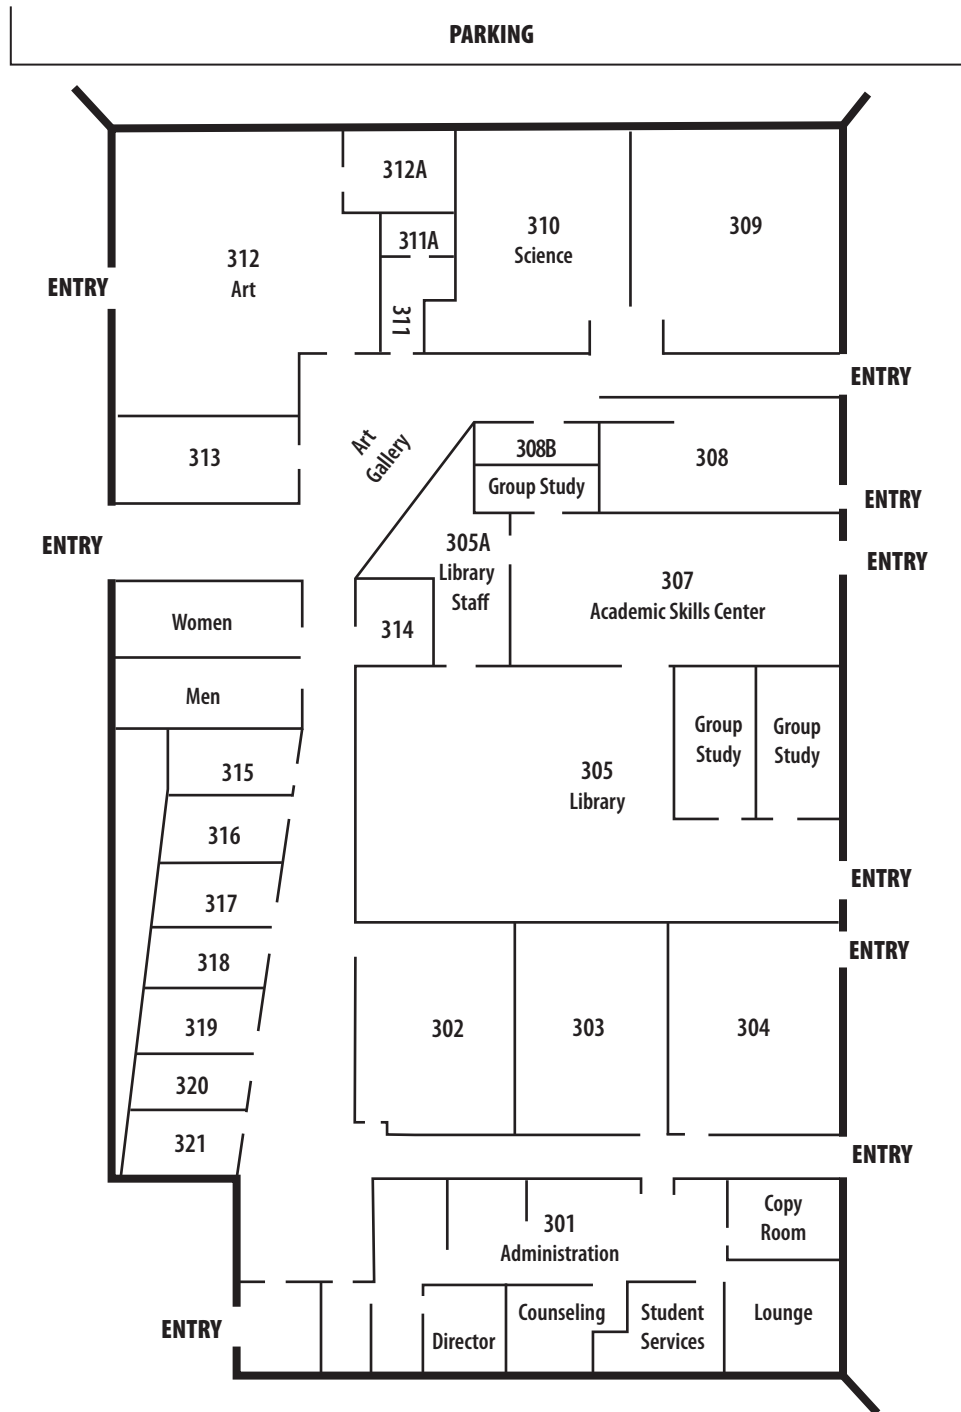

Western Nevada College

VIRGIL GETTO HALL Fallon Campus • 160 Campus Way

PARKING

PARKING